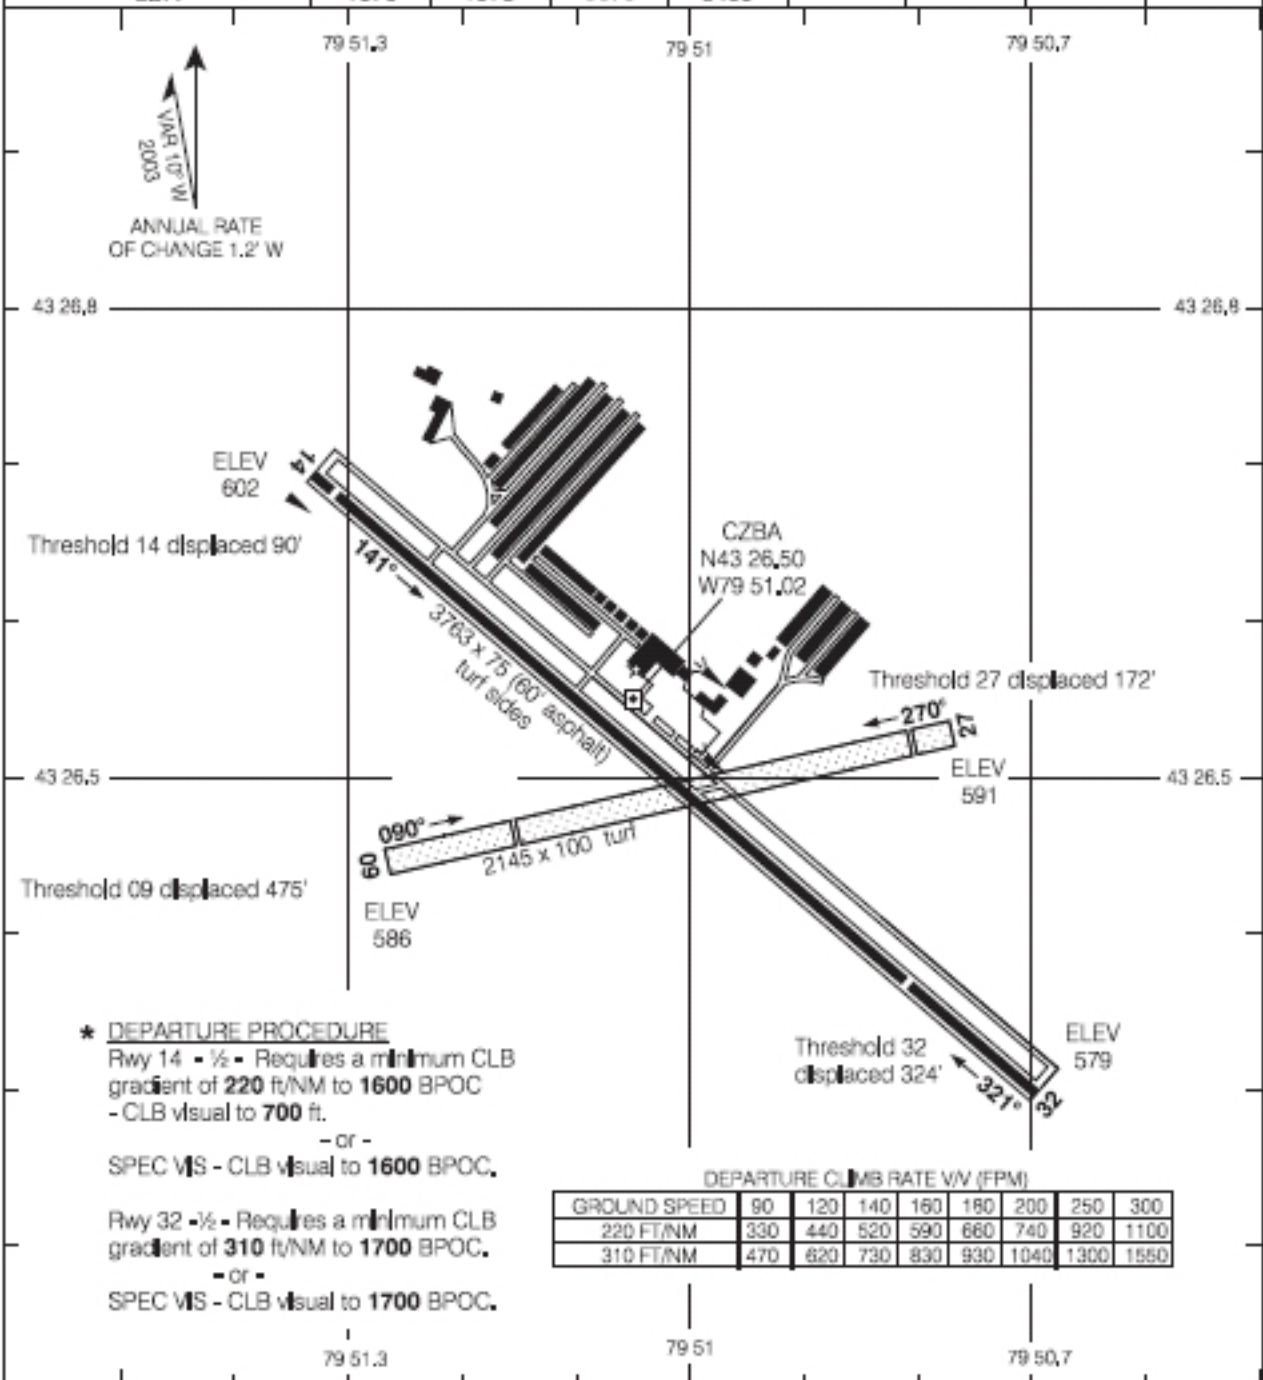

AERODROME CHART

UNICOM
123.5 (ATF 5 NM)
O/T TFC 123.5

DEP
TORONTO CENTRE
119.3 253.1

DECLARED DISTANCES

	09	27	14	32			
TORA	2145	2145	3763	3763			
TODA	2145	2145	3763	3763			
ASDA	2145	2145	3763	3763			
LDA	1670	1973	3673	3439			

Source of Canadian Civil Aeronautical Data : © 2010 NAV CANADA All rights reserved

AERODROME CHART